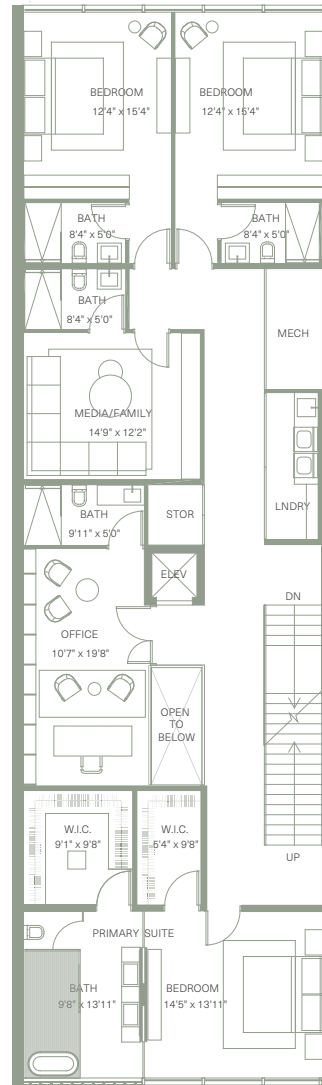

FIRST FLOOR

SECOND FLOOR

ROOFTOP

# Two-Story Residence

3 BEDROOMS + OFFICE & MEDIA ROOM | 5.5 BATHS  
6,489 SQ FT TOTAL | 3,464 SQ FT INT | 3,025 SQ FT EXT