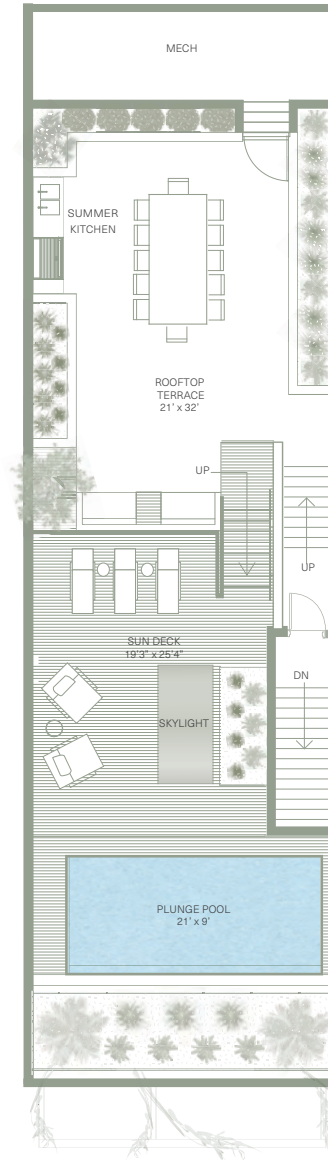

FIRST FLOOR

SECOND FLOOR

ROOFTOP

# Two-Story Residence

3 BEDROOMS + OFFICE & MEDIA ROOM | 5.5 BATHS  
6,489 SQ FT TOTAL | 3,464 SQ FT INT | 3,025 SQ FT EXT